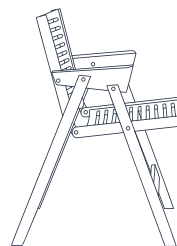

REX CHAIR

FOLDING

designed by Niko Kralj

Championing comfort and convenience

Part of Rex Kralj's foldable furniture collection dating back to the 1950s, the Rex Chair is much more than a folding chair. This work of art combines unique design and great folding functionality, making it a classic piece of furniture fit for every household. Who said convenient couldn't be stylish?

DIMENSIONS

Width 56 cm
Depth 63 cm
Height 83 cm

SEAT HEIGHT

Front 44,5 cm
Middle 43 cm
Back 40,5 cm

ARM HEIGHT

Front 66,5 cm
Back 63,5 cm

PACKAGE SIZE

Width 58 cm
Depth 11 cm
Height 88 cm

WEIGHT

Net 5,0 kg
Gross 6,4 kg

AVAILABLE MATERIALS

oak

white

black

walnut